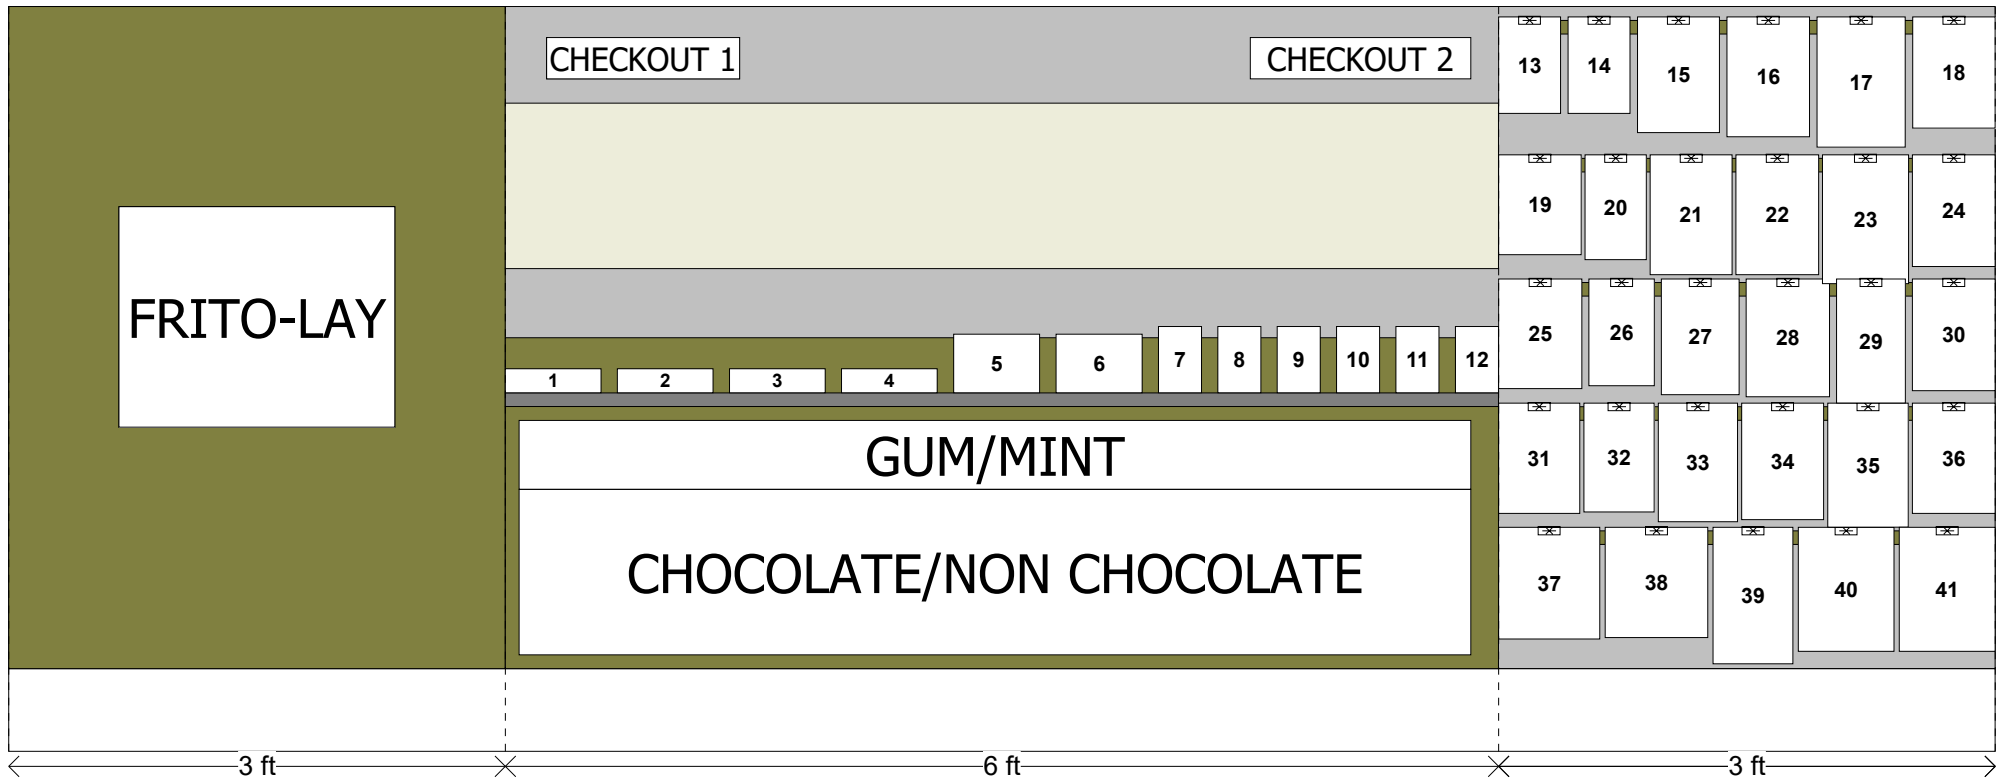

Front End

Front End

Shelf Schematic Report

Shelf # 1							
Location ID	ID	UPC	Name	Size	UOM	Facings	
1	3010012515	3010012515	KEEBLER CHS/P-BTR	1.80OZ		1	
2	3010012521	3010012521	KEEBLER CLUB SANDWICHES/CHEDDAR	1.80OZ		1	
3	3010012518	3010012518	KEEBLER TOAST/P-BTR	1.80OZ		1	
4	3010021148	3010021148	KEEBLER SANDWICH CHS/CHDR	1.80OZ		1	
5	4141971471	4141971471	COMBOS PRETZEL CHEDDAR CHEESE	1.80OZ		1	
6	004141971475	4141971475	COMBOS PRETZEL PIZZERIA	1.80OZ		1	
7	403014	3800084524	PRINGLES GRAB/GO ORIGINAL	2.36OZ		1	
8	403543	3800084525	PRINGLES GRAB/GO SC/O	2.50OZ		1	
9	402610	3800084526	PRINGLES GRAB/GO CHEDDAR CHEESE	2.50OZ		1	
10	068457	3800018369	PRINGLES BBQ	2.50OZ		1	
11	068457	3800024558	PRINGLES Scorchin GnG Cheddar	2.50OZ		1	
12	068457	3800024559	PRINGLES Scorchin GnG BBQ	2.50OZ		1	

Bar # 2							
Location ID	ID	UPC	Name	Size	UOM	Facings	
13	682906	2410019134	CHEEZ-IT ORIG GRAB/GO	3.00OZ		1	
14	170134	2410031534	CHEEZ-IT WHITE CHEDDAR GRAB/GO	3.00OZ		1	
15	1600012606	1600012606	CHEX MIX CHEDDAR	3.75OZ		1	
16	1600016619	1600016619	Gardetto's SNK ENS SNACK MIX	5.50OZ		1	
17	1600036830	1600036830	BUGLES ORIG	3.00OZ		1	
18	4141942008	4141942008	COMBOS CRACKER PEPPERONI PIZZA	1.00CT		1	