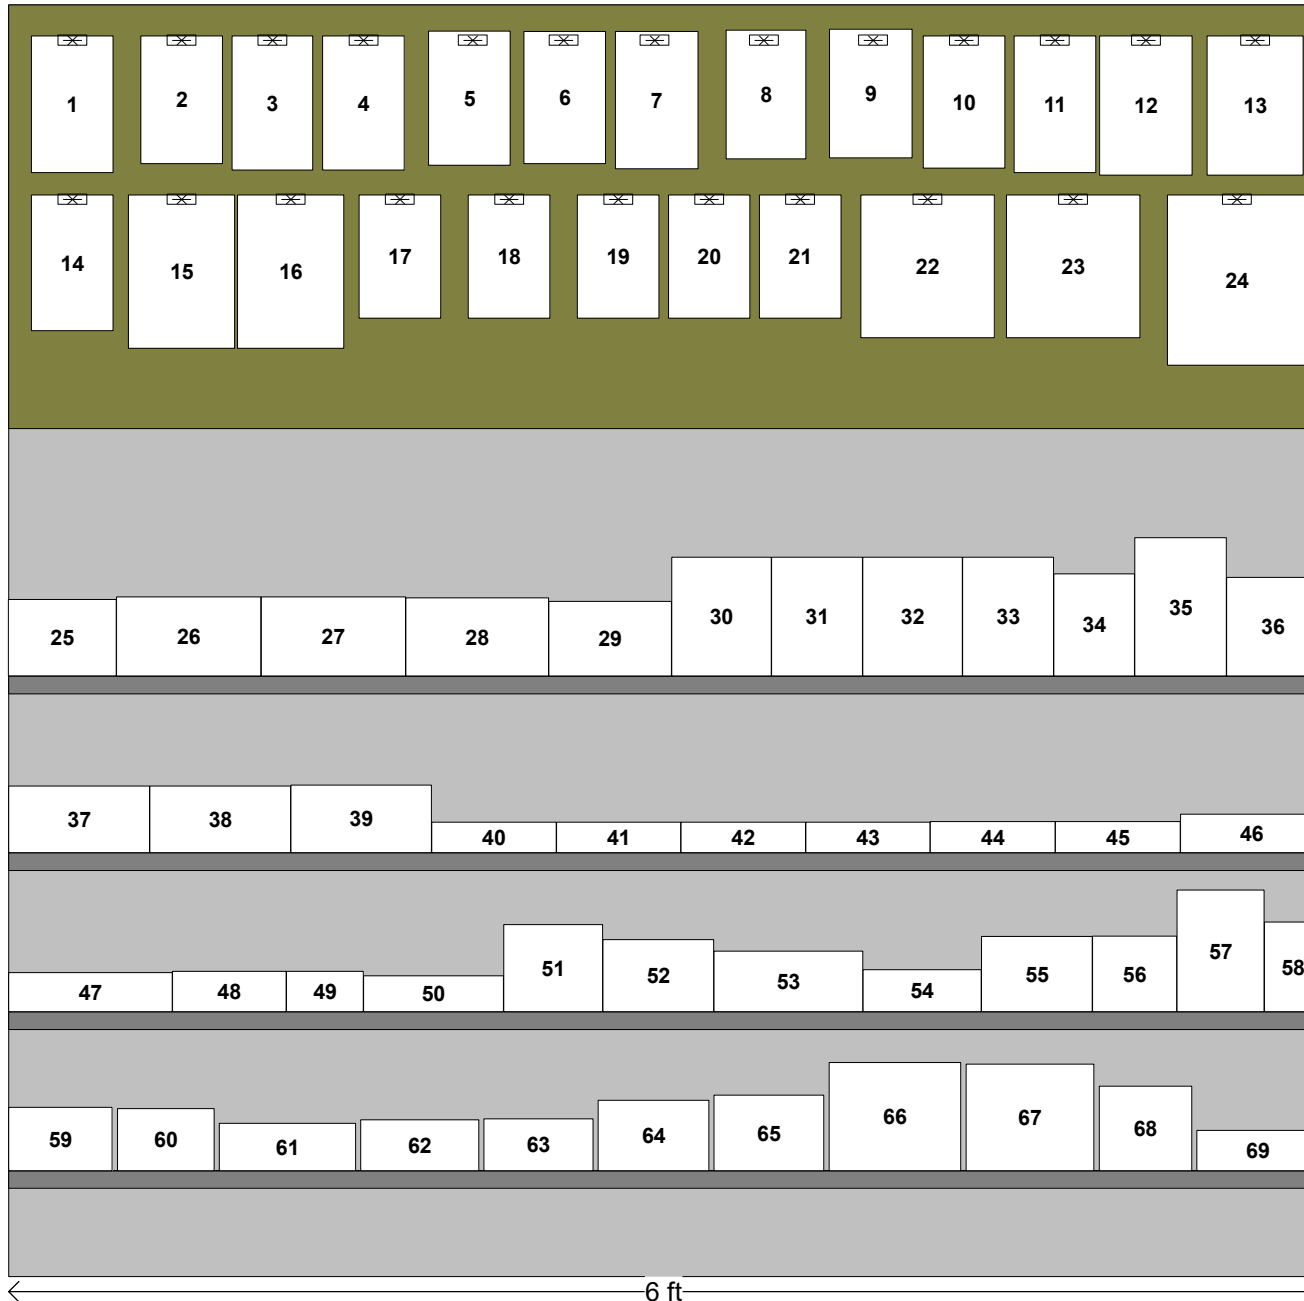

6 ft Cookie Cracker Indulgent

6 ft Cookie Cracker Indulgent

Shelf Schematic Report

Pegboard # 1

Location ID	ID	UPC	Name	Size	UOM	Facings
1	440000680	440000680	OREO MINI	3.00OZ		1
2	4400005231	4400005231	OREO MINI GOLDEN BIG BAG	3.00OZ		1
3	60590	440000306	NABISCO COOKIE NUTTER BUTTER BITES 3Z	3.00EA		1
4	4400000679	4400000679	CHIPS AHOY MINI	3.00OZ		1
5	369439	4400004736	NABISCO CHIPS AHOY COOKIE CHEWY MN 3Z	3.00EA		1
6	941443	1800051068	PILLSBURY COOKIE MINI CHOCOLATE CHIP 3Z	3.00BX		1
7	172676	1800051541	PILLSBURY SOFT MINI COOKIE DBL CHOCO 3Z	3.00OZ		1
8	534925	7667719137	FAMOUS AMOS COOKIE CHOCOLATE CHIP 3Z	3.00EA		1
9	534917	3010019145	KEEBLER CHIPS DELUXE RAINBOW 3Z	3.00EA		1
10	MCG229898	4400000678	RITZ BITS SNDWCH P-BTR	3.00OZ		1
11	MCG229708	4400000677	RITZ BITS SNDWCH CHS	3.00OZ		1
12	310433	1410004552	GOLDFISH CHDR	2.65OZ		1
13	1410004555	1410004555	GOLDFISH FLVR BLST XCHDR	2.45OZ		1
14	152280	4400000061	NAB TEDDY GRM CINN 12/3 Z	3.003.00		1
15	MCG177607	4400005915	RITZ CRISP/THINS BBQ	1.70OZ		1
16	MCG177597	4400005916	RITZ CRISP THIN OR	0.00		1
17	493452	2410019134	CHEEZ-IT 6/3 Z	3.00OZ		1
18	207167	2410031534	CHEEZ-IT WHT CHEDD 6/3 Z	3.00OZ		1
19	766543	2410020362	CHEEZ-IT CHEDDAR JACK GRAB/GO	3.00OZ		1
20	258307	2410011626	CHEEZ-IT EXTRA TOASTY	3.00OZ		1
21	483237	2410011773	CHEEZ-IT EXTRA CHEESY	3.00OZ		1
22	785204	2410020411	CHEEZ-IT ORIGINAL GRAB BAGS	7.00OZ		1
23	234367	2410011622	CHEEZ-IT WHITE CHEDDAR GRAB BAGS	7.00OZ		1
24	1410004963	1410004963	GOLDFISH FLV BLST X-CHDR	8.00OZ		1

Shelf # 2

Location ID	ID	UPC	Name	Size	UOM	Facings
25	067702	3800076541	RICE KRISPIES TREAT ORIG	1.30OZ		1
26	New Size	3800059099	RICE KRISPIES TREAT ORIG	2.20OZ		1
27	New Size Choc	3800059095	RICE KRISPIES BAR CHOC CHUNK	3.00OZ		1
28	3800023225	3800023225	Rice Krispies Treats Dunk'd Cookies N Creme	3.11 oz		1
29	TBD 6	3800026448	KELLOGGS RICE KRISPIES BIG BAR RAINBOW	2.20OZ		1
30	484711	3800023201	POP-TART BITES STRAWBERRY	3.50oz		1
31	3800025074	3800025074	POP-TART BITES Choc Fudge	3.50oz		1
32	TBD 8	3800025064	POP-TART BITES CONFETTI CAKE	3.50OZ		1
33	TBD	3800025723	NG BITES STRAWBERRY BLAST	3.50oz		1
34	1410008900	1410008900	PEPP FARM SOFT BK MONTAUK	8.60OZ		1
35	4400003037	4400003037	NB WHEAT THINS ORIGINAL	9.10OZ		1
36	338927	1600028801	Dunkaroos - Vanilla	1.50OZ		1

Shelf # 3

Location ID	ID	UPC	Name	Size	UOM	Facings
37	063073	1600050695	CINNAMON TOAST CRUNCH TREAT KS	2.10OZ		1
38	503284	1600050601	LUCKY CHARMS TREATS KS	1.70OZ		1
39	607242	1600050534	GOLDEN GRAHAMS TREAT XL CHOC MRS	2.10OZ		1
40	MCG120451	3010012515	KEEBLER CHS/P-BTR	1.80OZ		1
41	MCG120402	3010012518	KEEBLER TOAST/P-BTR	1.80OZ		1